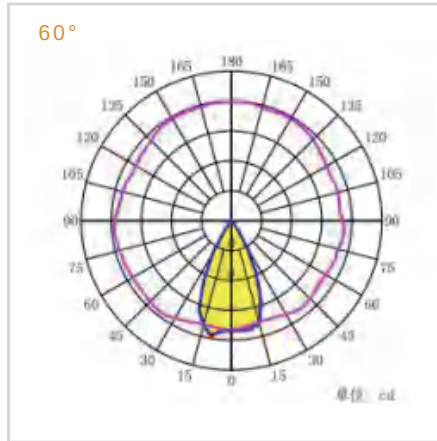

MODEL VARIANTS

Mode	Wattage	Luminous Efficacy	Size
WHY-FL43-500W	500W	150lm/W	470*491*432mm
WHY-FL43-600W	600W	150lm/W	470*491*432mm
WHY-FL43-1000W	1000W	150lm/W	540*534*463mm
WHY-FL43-1200W	1200W	150lm/W	540*534*463mm

TECHNICAL SPECIFICATIONS

CCT	2700-6500K
CRI	70/80
Input Voltage	100-277 VAC
Housing Color	Black
Housing Material	Aluminum
Lens	15°/20°/25°/45°/60° optional
Operating Temperature	-35°C to +55°C
IP Level	IP65
Lifespan	60,000 hours
Warranty	5years
Dimmable	0-10V or Dali

DIMENSION (MM)