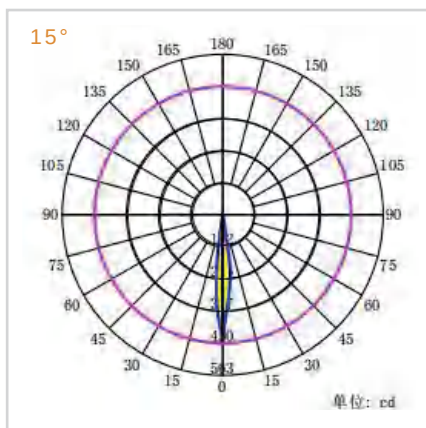

BEAM DISTRIBUTION