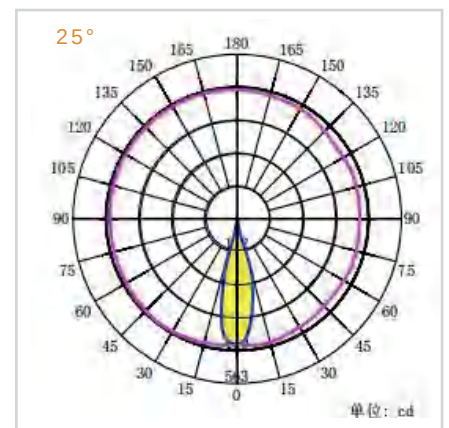

BEAM DISTRIBUTION