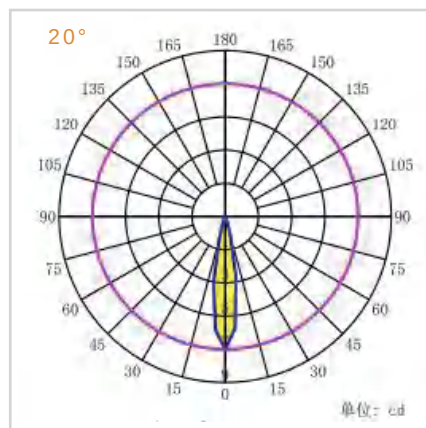

BEAM DISTRIBUTION