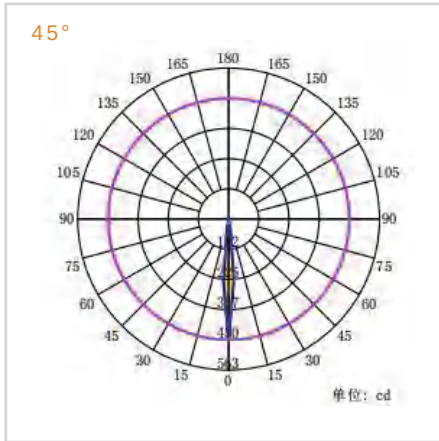

MODEL VARIANTS

Mode	Wattage	Luminous Efficacy	Size
WHY-FL43-500W	500W	150lm/W	470*491*432mm
WHY-FL43-600W	600W	150lm/W	470*491*432mm
WHY-FL43-1000W	1000W	150lm/W	540*534*463mm
WHY-FL43-1200W	1200W	150lm/W	540*534*463mm

TECHNICAL SPECIFICATIONS

CCT	2700-6500K
CRI	70/80
Input Voltage	100-277 VAC
Housing Color	Black
Housing Material	Aluminum
Lens	15°/20°/25°/45°/60° optional
Operating Temperature	-35°C to +55°C
IP Level	IP65
Lifespan	60,000 hours
Warranty	5years
Dimmable	0-10V or Dali

DIMENSION (MM)