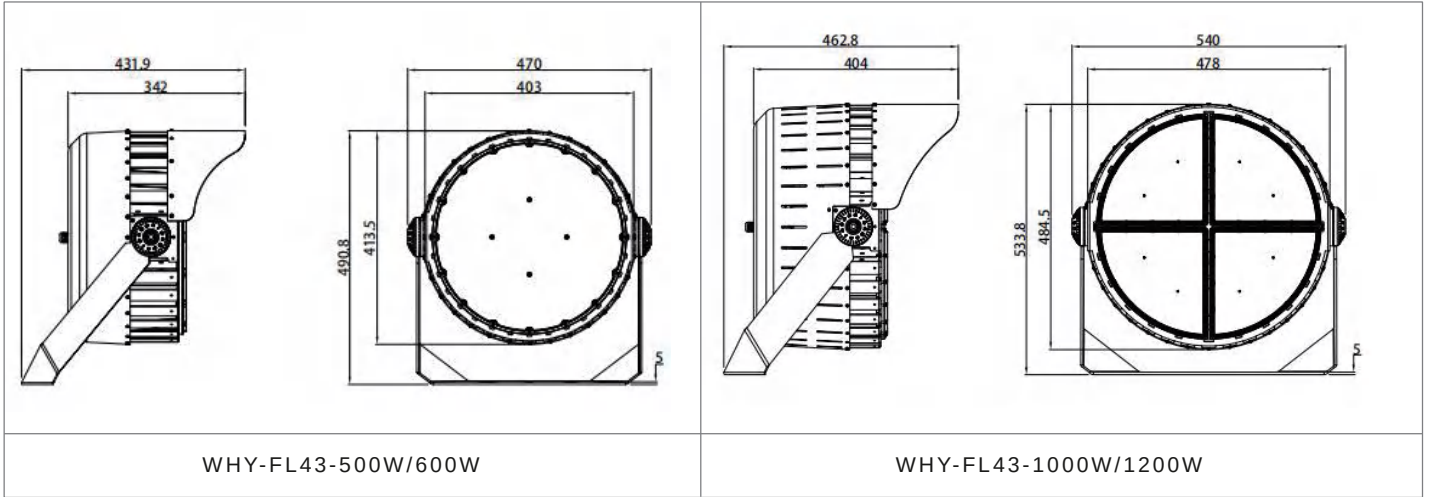

Multi-Axis Rotation Bracket

Rotatable mounting bracket supports flexible angle adjustment to accommodate varied aiming and installation requirements.

Five Selectable Beam Angles

Lens options of 15°, 20°, 25°, 45°, and 60° enable precise photometric configuration for different mounting heights and coverage areas.

5-year warranty

We offer a comprehensive warranty for the entire machine covering a period of over 5 years, ensuring worry-free quality and peace of mind

BEAM DISTRIBUTION

MODEL VARIANTS

Mode	Wattage	Luminous Efficacy	Size
WHY-FL43-500W	500W	150lm/W	470*491*432mm
WHY-FL43-600W	600W	150lm/W	470*491*432mm
WHY-FL43-1000W	1000W	150lm/W	540*534*463mm
WHY-FL43-1200W	1200W	150lm/W	540*534*463mm

DIMENSION (MM)

APPLICATION PLACES

- Architecture
- Football field
- Industrial area
- Gym
- Garden
- Sea port
- Factory