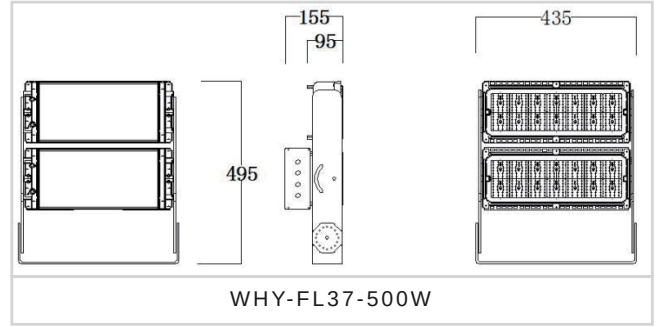

Flexible Installation Accessories

A range of installation accessories enables rapid angle adjustment and straightforward adaptation to diverse mounting configurations and scenarios.

BEAM DISTRIBUTION

MODEL VARIANTS

Mode	Wattage	Luminous Efficacy	Size
WHY-FL37-250W	250W	150lm/W	435*315*95mm
WHY-FL37-500W	500W	150lm/W	435*495*95mm
WHY-FL37-750W	750W	150lm/W	420*675*95mm
WHY-FL37-1000W	1000W	150lm/W	420*855*95mm
WHY-FL37-1250W	1250W	150lm/W	420*1035*95mm

DIMENSION (MM)

APPLICATION PLACES

- Architecture
- Football field
- Industrial area
- Gym
- Garden
- Sea port
- Factory