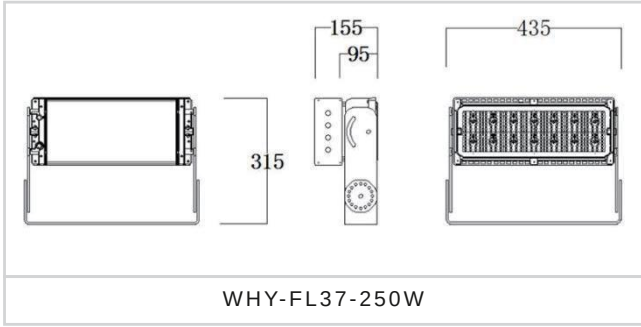

Flexible Installation Accessories

A range of installation accessories enables rapid angle adjustment and straightforward adaptation to diverse mounting configurations and scenarios.

BEAM DISTRIBUTION

MODEL VARIANTS

Mode	Wattage	Luminous Efficacy	Size
WHY-FL37-250W	250W	150lm/W	435*315*95mm
WHY-FL37-500W	500W	150lm/W	435*495*95mm
WHY-FL37-750W	750W	150lm/W	420*675*95mm
WHY-FL37-1000W	1000W	150lm/W	420*855*95mm
WHY-FL37-1250W	1250W	150lm/W	420*1035*95mm

DIMENSION (MM)

APPLICATION PLACES

- Architecture
- Football field
- Industrial area
- Gym
- Garden
- Sea port
- Factory