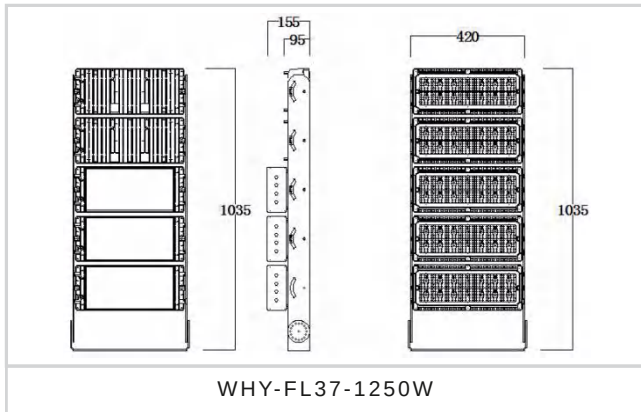

Flexible Installation Accessories

A range of installation accessories enables rapid angle adjustment and straightforward adaptation to diverse mounting configurations and scenarios.

BEAM DISTRIBUTION

MODEL VARIANTS

Mode	Wattage	Luminous Efficacy	Size
WHY-FL37-250W	250W	150lm/W	435*315*95mm
WHY-FL37-500W	500W	150lm/W	435*495*95mm
WHY-FL37-750W	750W	150lm/W	420*675*95mm
WHY-FL37-1000W	1000W	150lm/W	420*855*95mm
WHY-FL37-1250W	1250W	150lm/W	420*1035*95mm

DIMENSION (MM)

APPLICATION PLACES

- Architecture
- Football field
- Industrial area
- Gym
- Garden
- Sea port
- Factory