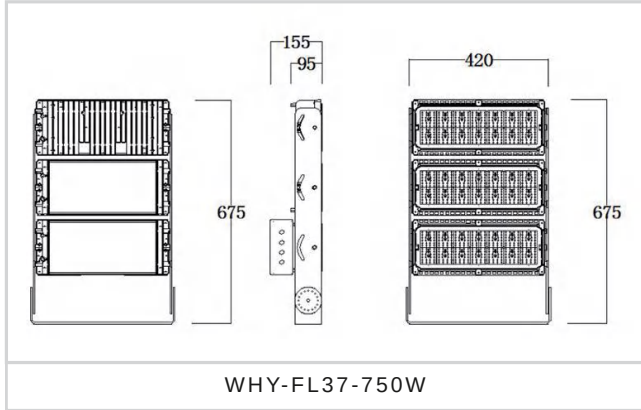

Flexible Installation Accessories

A range of installation accessories enables rapid angle adjustment and straightforward adaptation to diverse mounting configurations and scenarios.

BEAM DISTRIBUTION

MODEL VARIANTS

Mode	Wattage	Luminous Efficacy	Size
WHY-FL37-250W	250W	150lm/W	435*315*95mm
WHY-FL37-500W	500W	150lm/W	435*495*95mm
WHY-FL37-750W	750W	150lm/W	420*675*95mm
WHY-FL37-1000W	1000W	150lm/W	420*855*95mm
WHY-FL37-1250W	1250W	150lm/W	420*1035*95mm

DIMENSION (MM)

APPLICATION PLACES

- Architecture
- Football field
- Industrial area
- Gym
- Garden
- Sea port
- Factory