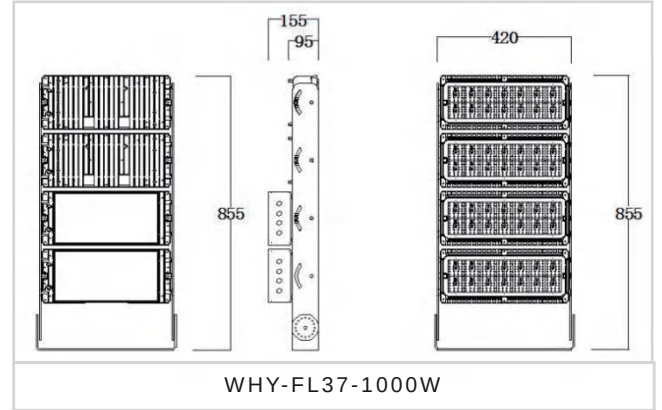

Flexible Installation Accessories

A range of installation accessories enables rapid angle adjustment and straightforward adaptation to diverse mounting configurations and scenarios.

BEAM DISTRIBUTION

MODEL VARIANTS

Mode	Wattage	Luminous Efficacy	Size
WHY-FL37-250W	250W	150lm/W	435*315*95mm
WHY-FL37-500W	500W	150lm/W	435*495*95mm
WHY-FL37-750W	750W	150lm/W	420*675*95mm
WHY-FL37-1000W	1000W	150lm/W	420*855*95mm
WHY-FL37-1250W	1250W	150lm/W	420*1035*95mm

DIMENSION (MM)

APPLICATION PLACES

- Architecture
- Football field
- Industrial area
- Gym
- Garden
- Sea port
- Factory