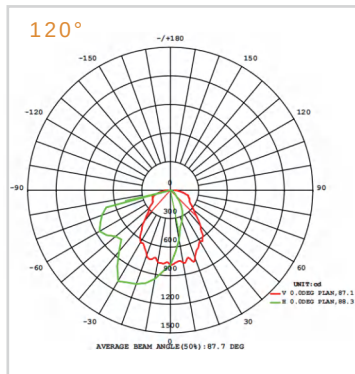

### 130/150LM/W Efficacy Options

Available in standard 130LM/W and high-efficacy 150LM/W configurations to meet varying energy performance requirements.

## BEAM DISTRIBUTION

## DIMENSION (MM)