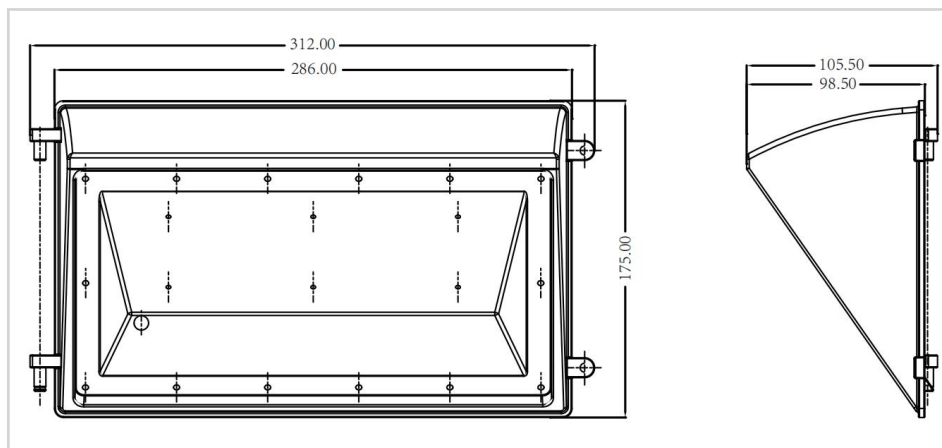

## BEAM DISTRIBUTION

## MODEL VARIANTS

Mode	Wattage	Luminous Efficacy	Size
WHY-WP7-30W	30W	130lm/W or 150lm/W	312*175*110mm
WHY-WP7-45W	45W	130lm/W or 150lm/W	312*175*110mm
WHY-WP7-60W	60W	130lm/W or 150lm/W	312*175*110mm
WHY-WP7-75W	75W	130lm/W or 150lm/W	312*175*110mm
WHY-WP7-100W	100W	130lm/W or 150lm/W	312*175*110mm

## DIMENSION (MM)