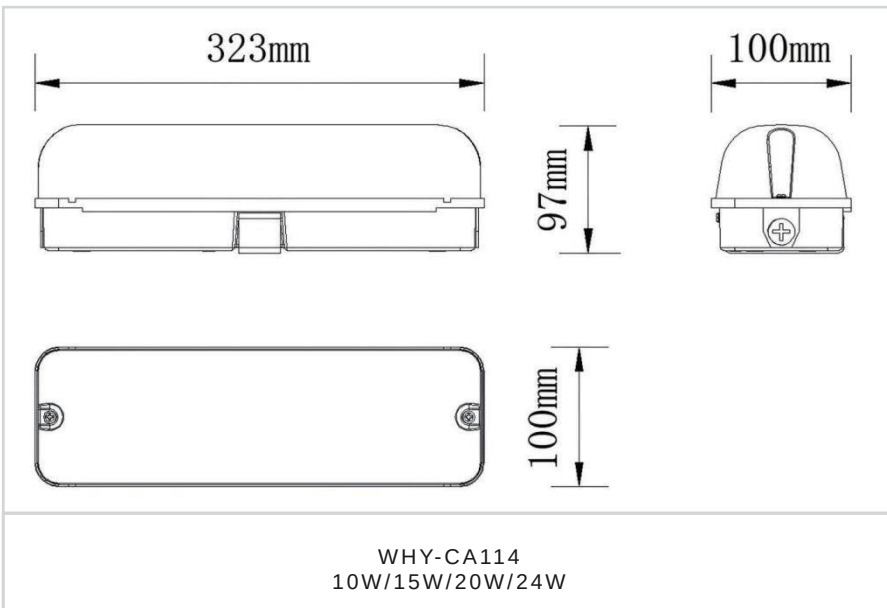

MODEL VARIANTS

Mode	Wattage	Luminous Efficacy	Size
WHY-CA114-10W	10W	140lm/W	323*100*97mm
WHY-CA114-15W	15W	140lm/W	323*100*97mm
WHY-CA114-20W	20W	140lm/W	323*100*97mm
WHY-CA114-24W	24W	140lm/W	323*100*97mm

TECHNICAL SPECIFICATIONS

CCT	3000K/4000K/5000K/6000K/6500K
CRI	CRI>80
Input Voltage	220~240V
LED lifespan	≥50000Hours
Power Factor	>0.5 / >0.9
Operating Temperature	-20 C ~ +35 C
IP Level	IP65

DIMENSION (MM)