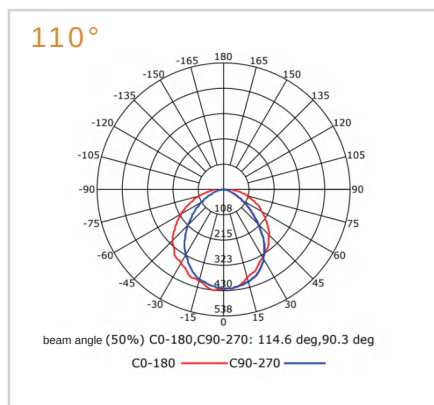

BEAM DISTRIBUTION