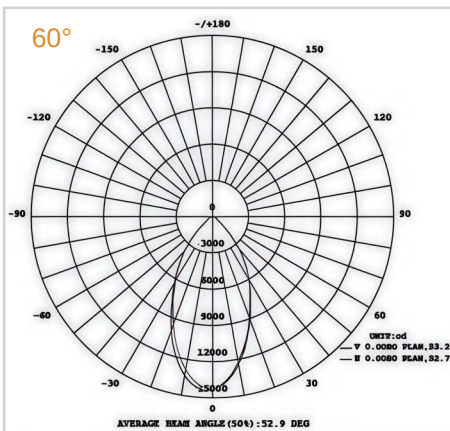

Sensor-Ready Smart Control

Compatible with optional photocell and microwave motion sensor controls for automated, occupancy-responsive energy management.

Three Selectable Beam Angles

60°, 90°, and 120° beam distributions accommodate varied mounting heights and aisle widths for optimised uniformity.

BEAM DISTRIBUTION

MODEL VARIANTS

Mode	Wattage	Luminous Efficacy	Size
WHY-HL17-100W	100W	150lm/W	250*250*178mm
WHY-HL17-150W	150W	150lm/W	299*299*181mm
WHY-HL17-200W	200W	150lm/W	345*345*183mm
WHY-HL17-240W	240W	150lm/W	345*345*183mm