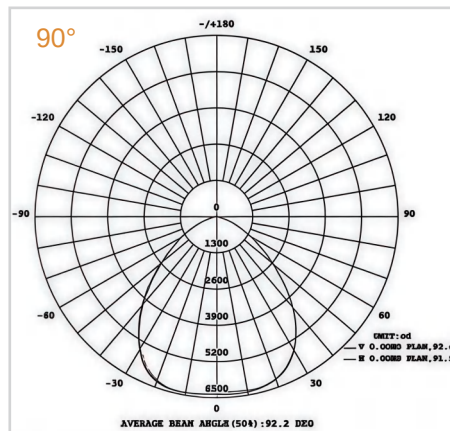

Sensor-Ready Smart Control

Compatible with optional photocell and microwave motion sensor controls for automated, occupancy-responsive energy management.

Three Selectable Beam Angles

60°, 90°, and 120° beam distributions accommodate varied mounting heights and aisle widths for optimised uniformity.

BEAM DISTRIBUTION

MODEL VARIANTS

Mode	Wattage	Luminous Efficacy	Size
WHY-HL17-100W	100W	150lm/W	250*250*178mm
WHY-HL17-150W	150W	150lm/W	299*299*181mm
WHY-HL17-200W	200W	150lm/W	345*345*183mm
WHY-HL17-240W	240W	150lm/W	345*345*183mm