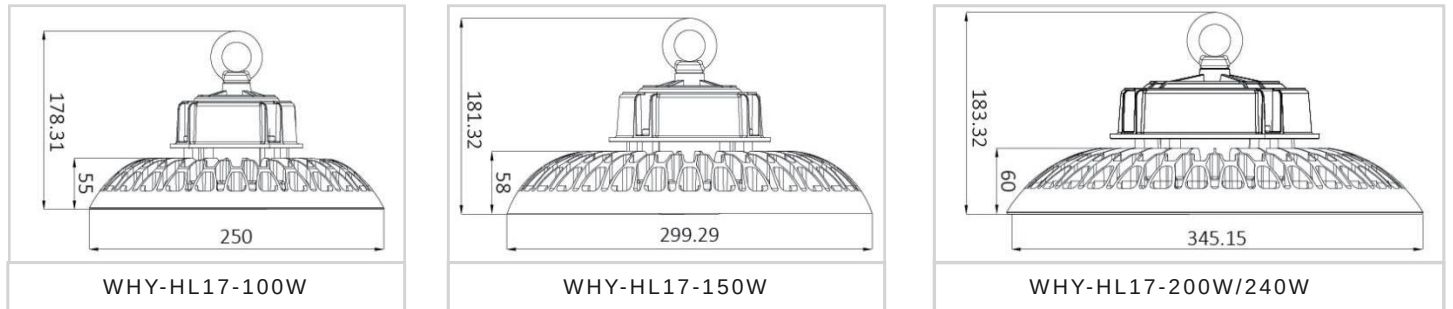

MODEL VARIANTS

Mode	Wattage	Luminous Efficacy	Size
WHY-HL17-100W	100W	150lm/W	250*250*178mm
WHY-HL17-150W	150W	150lm/W	299*299*181mm
WHY-HL17-200W	200W	150lm/W	345*345*183mm
WHY-HL17-240W	240W	150lm/W	345*345*183mm

TECHNICAL SPECIFICATIONS

CCT	3000K/4000K/5000K/5700K/6500K
CRI	Ra≥70 (Ra≥80 optional)
Input Voltage	100-277 VAC
Housing Color	White/Black
Housing Material	Aluminum(ADC12), PC
Operating Temperature	-20°C to +50°C
IP Level	IP65
Lifespan	100,000 hours
Warranty	5years

DIMENSION (MM)

APPLICATION PLACES

- Warehouses
- Libraries
- Workshops
- Shopping malls
- Supermarkets
- Shops
- Restaurants
- Sports centers
- Cinemas
- Hospitals
- Clothing stores
- Bars