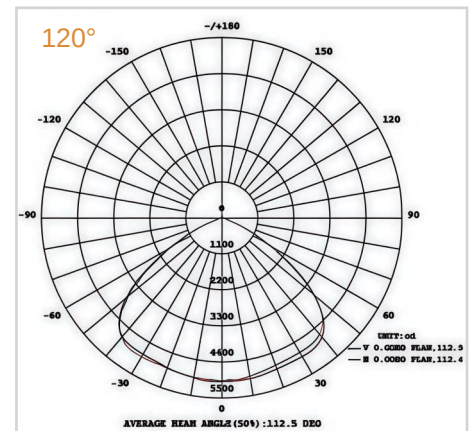

Sensor-Ready Smart Control

Compatible with optional photocell and microwave motion sensor controls for automated, occupancy-responsive energy management.

Three Selectable Beam Angles

60°, 90°, and 120° beam distributions accommodate varied mounting heights and aisle widths for optimised uniformity.

BEAM DISTRIBUTION

MODEL VARIANTS

Mode	Wattage	Luminous Efficacy	Size
WHY-HL17-100W	100W	150lm/W	250*250*178mm
WHY-HL17-150W	150W	150lm/W	299*299*181mm
WHY-HL17-200W	200W	150lm/W	345*345*183mm
WHY-HL17-240W	240W	150lm/W	345*345*183mm