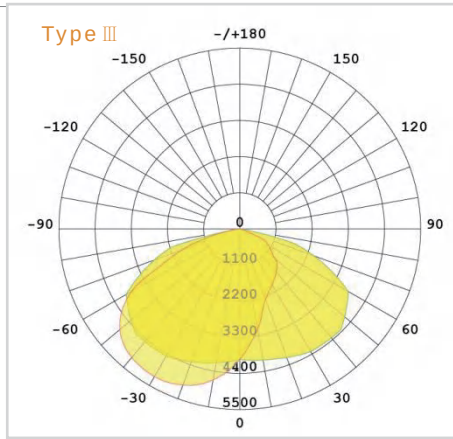

KEY FEATURES

150LM/W High-Efficacy Output

Achieves 150LM/W luminous efficacy with a CRI of 80 for precise colour rendering and energy-efficient operation.

Six Adjustable Lens Distributions

Covers 30°, 60°, 90°, and three asymmetric Type distributions, accommodating narrow spot, flood, and road-style asymmetric illumination requirements.

BEAM DISTRIBUTION

MODEL VARIANTS

Mode	Wattage	Luminous Efficacy	Size
WHY-FL28-30W	30W	150lm/W	315*297*57mm
WHY-FL28-50W	50W	150lm/W	315*297*57mm
WHY-FL28-80W	80W	150lm/W	315*297*57mm
WHY-FL28-100W	100W	150lm/W	357*341*57mm
WHY-FL28-120W	120W	150lm/W	357*341*57mm
WHY-FL28-150W	150W	150lm/W	357*341*57mm
WHY-FL28-200W	200W	150lm/W	420*379*57mm
WHY-FL28-250W	250W	150lm/W	603*436*60mm
WHY-FL28-300W	300W	150lm/W	603*436*60mm

DIMENSION (MM)

APPLICATION PLACES

- Architecture
- Industrial area
- Factory
- Gym
- Garden
- Sea port