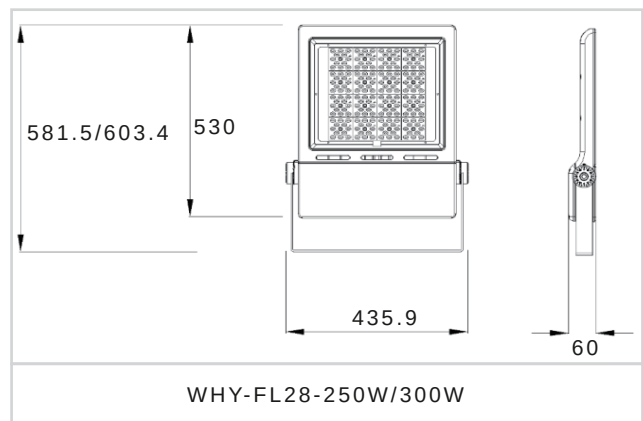

BEAM DISTRIBUTION

MODEL VARIANTS

Mode	Wattage	Luminous Efficacy	Size
WHY-FL28-30W	30W	150lm/W	315*297*57mm
WHY-FL28-50W	50W	150lm/W	315*297*57mm
WHY-FL28-80W	80W	150lm/W	315*297*57mm
WHY-FL28-100W	100W	150lm/W	357*341*57mm
WHY-FL28-120W	120W	150lm/W	357*341*57mm
WHY-FL28-150W	150W	150lm/W	357*341*57mm
WHY-FL28-200W	200W	150lm/W	420*379*57mm
WHY-FL28-250W	250W	150lm/W	603*436*60mm
WHY-FL28-300W	300W	150lm/W	603*436*60mm

DIMENSION (MM)

APPLICATION PLACES

- Architecture
- Industrial area
- Factory
- Gym
- Garden
- Sea port