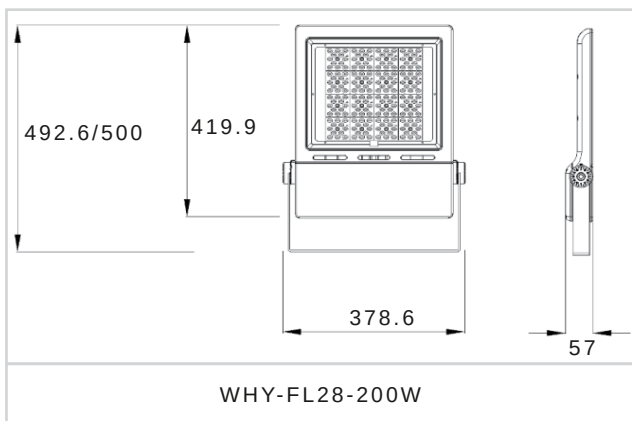

BEAM DISTRIBUTION

MODEL VARIANTS

Mode	Wattage	Luminous Efficacy	Size
WHY-FL28-30W	30W	150lm/W	315*297*57mm
WHY-FL28-50W	50W	150lm/W	315*297*57mm
WHY-FL28-80W	80W	150lm/W	315*297*57mm
WHY-FL28-100W	100W	150lm/W	357*341*57mm
WHY-FL28-120W	120W	150lm/W	357*341*57mm
WHY-FL28-150W	150W	150lm/W	357*341*57mm
WHY-FL28-200W	200W	150lm/W	420*379*57mm
WHY-FL28-250W	250W	150lm/W	603*436*60mm
WHY-FL28-300W	300W	150lm/W	603*436*60mm

DIMENSION (MM)

APPLICATION PLACES

- Architecture
- Industrial area
- Factory
- Gym
- Garden
- Sea port