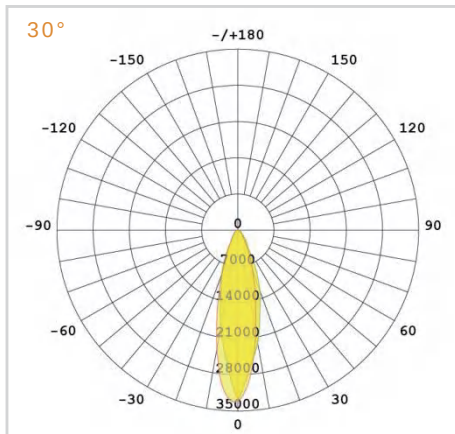

KEY FEATURES

150LM/W High-Efficacy Output

Achieves 150LM/W luminous efficacy with a CRI of 80 for precise colour rendering and energy-efficient operation.

Six Adjustable Lens Distributions

Covers 30°, 60°, 90°, and three asymmetric Type distributions, accommodating narrow spot, flood, and road-style asymmetric illumination requirements.

BEAM DISTRIBUTION

MODEL VARIANTS

Mode	Wattage	Luminous Efficacy	Size
WHY-FL28-30W	30W	150lm/W	315*297*57mm
WHY-FL28-50W	50W	150lm/W	315*297*57mm
WHY-FL28-80W	80W	150lm/W	315*297*57mm
WHY-FL28-100W	100W	150lm/W	357*341*57mm
WHY-FL28-120W	120W	150lm/W	357*341*57mm
WHY-FL28-150W	150W	150lm/W	357*341*57mm
WHY-FL28-200W	200W	150lm/W	420*379*57mm
WHY-FL28-250W	250W	150lm/W	603*436*60mm
WHY-FL28-300W	300W	150lm/W	603*436*60mm