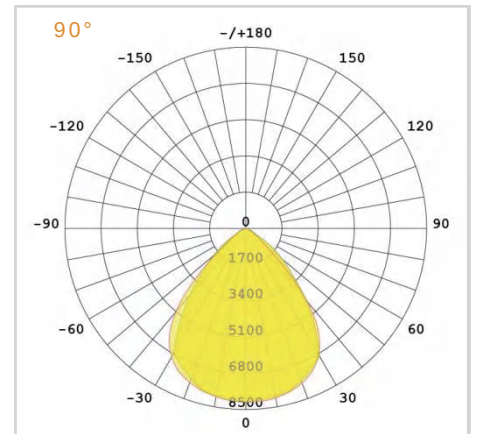

KEY FEATURES

150LM/W High-Efficacy Output

Achieves 150LM/W luminous efficacy with a CRI of 80 for precise colour rendering and energy-efficient operation.

Six Adjustable Lens Distributions

Covers 30°, 60°, 90°, and three asymmetric Type distributions, accommodating narrow spot, flood, and road-style asymmetric illumination requirements.

BEAM DISTRIBUTION

MODEL VARIANTS

Mode	Wattage	Luminous Efficacy	Size
WHY-FL28-30W	30W	150lm/W	315*297*57mm
WHY-FL28-50W	50W	150lm/W	315*297*57mm
WHY-FL28-80W	80W	150lm/W	315*297*57mm
WHY-FL28-100W	100W	150lm/W	357*341*57mm
WHY-FL28-120W	120W	150lm/W	357*341*57mm
WHY-FL28-150W	150W	150lm/W	357*341*57mm
WHY-FL28-200W	200W	150lm/W	420*379*57mm
WHY-FL28-250W	250W	150lm/W	603*436*60mm
WHY-FL28-300W	300W	150lm/W	603*436*60mm

DIMENSION (MM)

APPLICATION PLACES

- Architecture
- Industrial area
- Factory
- Gym
- Garden
- Sea port