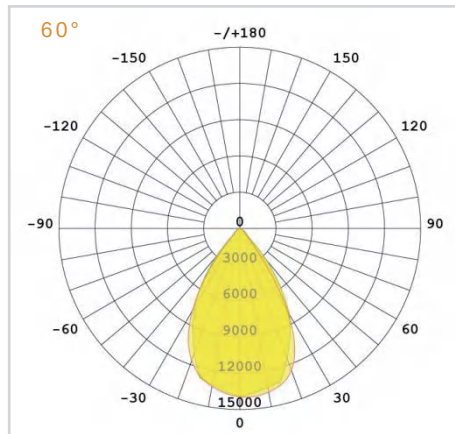

KEY FEATURES

150LM/W High-Efficacy Output

Achieves 150LM/W luminous efficacy with a CRI of 80 for precise colour rendering and energy-efficient operation.

Six Adjustable Lens Distributions

Covers 30°, 60°, 90°, and three asymmetric Type distributions, accommodating narrow spot, flood, and road-style asymmetric illumination requirements.

BEAM DISTRIBUTION

MODEL VARIANTS

Mode	Wattage	Luminous Efficacy	Size
WHY-FL28-30W	30W	150lm/W	315*297*57mm
WHY-FL28-50W	50W	150lm/W	315*297*57mm
WHY-FL28-80W	80W	150lm/W	315*297*57mm
WHY-FL28-100W	100W	150lm/W	357*341*57mm
WHY-FL28-120W	120W	150lm/W	357*341*57mm
WHY-FL28-150W	150W	150lm/W	357*341*57mm
WHY-FL28-200W	200W	150lm/W	420*379*57mm
WHY-FL28-250W	250W	150lm/W	603*436*60mm
WHY-FL28-300W	300W	150lm/W	603*436*60mm

DIMENSION (MM)

APPLICATION PLACES

- Architecture
- Industrial area
- Factory
- Gym
- Garden
- Sea port