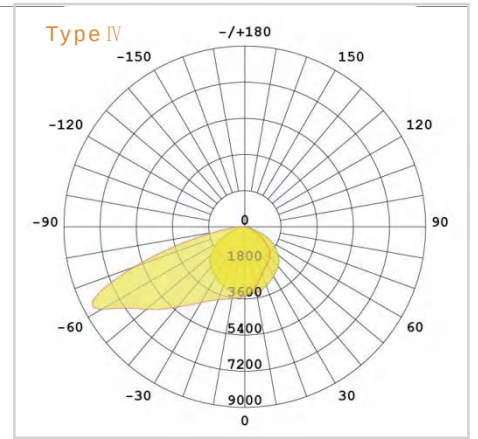

KEY FEATURES

150LM/W High-Efficacy Output

Achieves 150LM/W luminous efficacy with a CRI of 80 for precise colour rendering and energy-efficient operation.

Six Adjustable Lens Distributions

Covers 30°, 60°, 90°, and three asymmetric Type distributions, accommodating narrow spot, flood, and road-style asymmetric illumination requirements.

BEAM DISTRIBUTION

MODEL VARIANTS

Mode	Wattage	Luminous Efficacy	Size
WHY-FL28-30W	30W	150lm/W	315*297*57mm
WHY-FL28-50W	50W	150lm/W	315*297*57mm
WHY-FL28-80W	80W	150lm/W	315*297*57mm
WHY-FL28-100W	100W	150lm/W	357*341*57mm
WHY-FL28-120W	120W	150lm/W	357*341*57mm
WHY-FL28-150W	150W	150lm/W	357*341*57mm
WHY-FL28-200W	200W	150lm/W	420*379*57mm
WHY-FL28-250W	250W	150lm/W	603*436*60mm
WHY-FL28-300W	300W	150lm/W	603*436*60mm