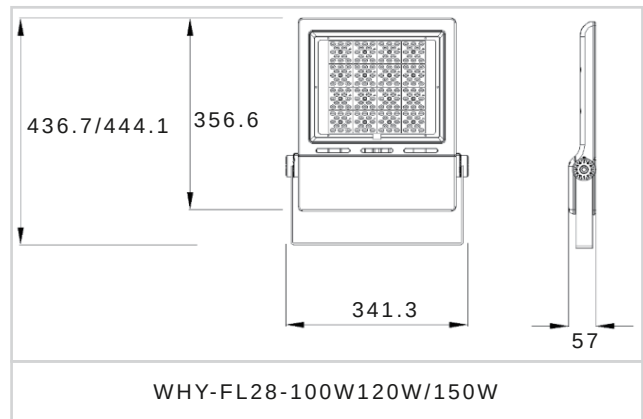

BEAM DISTRIBUTION

MODEL VARIANTS

Mode	Wattage	Luminous Efficacy	Size
WHY-FL28-30W	30W	150lm/W	315*297*57mm
WHY-FL28-50W	50W	150lm/W	315*297*57mm
WHY-FL28-80W	80W	150lm/W	315*297*57mm
WHY-FL28-100W	100W	150lm/W	357*341*57mm
WHY-FL28-120W	120W	150lm/W	357*341*57mm
WHY-FL28-150W	150W	150lm/W	357*341*57mm
WHY-FL28-200W	200W	150lm/W	420*379*57mm
WHY-FL28-250W	250W	150lm/W	603*436*60mm
WHY-FL28-300W	300W	150lm/W	603*436*60mm

DIMENSION (MM)

APPLICATION PLACES

- Architecture
- Industrial area
- Factory
- Gym
- Garden
- Sea port