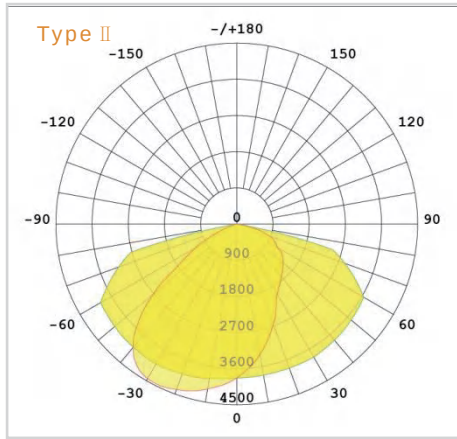

KEY FEATURES

150LM/W High-Efficacy Output

Achieves 150LM/W luminous efficacy with a CRI of 80 for precise colour rendering and energy-efficient operation.

Six Adjustable Lens Distributions

Covers 30°, 60°, 90°, and three asymmetric Type distributions, accommodating narrow spot, flood, and road-style asymmetric illumination requirements.

BEAM DISTRIBUTION

MODEL VARIANTS

Mode	Wattage	Luminous Efficacy	Size
WHY-FL28-30W	30W	150lm/W	315*297*57mm
WHY-FL28-50W	50W	150lm/W	315*297*57mm
WHY-FL28-80W	80W	150lm/W	315*297*57mm
WHY-FL28-100W	100W	150lm/W	357*341*57mm
WHY-FL28-120W	120W	150lm/W	357*341*57mm
WHY-FL28-150W	150W	150lm/W	357*341*57mm
WHY-FL28-200W	200W	150lm/W	420*379*57mm
WHY-FL28-250W	250W	150lm/W	603*436*60mm
WHY-FL28-300W	300W	150lm/W	603*436*60mm

DIMENSION (MM)

APPLICATION PLACES

- Architecture
- Industrial area
- Factory
- Gym
- Garden
- Sea port