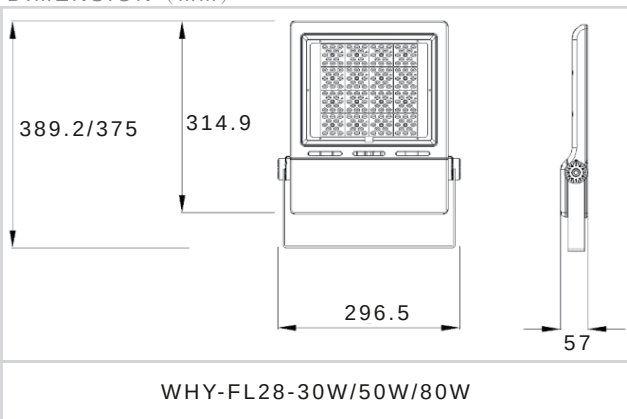

BEAM DISTRIBUTION

MODEL VARIANTS

Mode	Wattage	Luminous Efficacy	Size
WHY-FL28-30W	30W	150lm/W	315*297*57mm
WHY-FL28-50W	50W	150lm/W	315*297*57mm
WHY-FL28-80W	80W	150lm/W	315*297*57mm
WHY-FL28-100W	100W	150lm/W	357*341*57mm
WHY-FL28-120W	120W	150lm/W	357*341*57mm
WHY-FL28-150W	150W	150lm/W	357*341*57mm
WHY-FL28-200W	200W	150lm/W	420*379*57mm
WHY-FL28-250W	250W	150lm/W	603*436*60mm
WHY-FL28-300W	300W	150lm/W	603*436*60mm

DIMENSION (MM)

APPLICATION PLACES

- Architecture
- Industrial area
- Factory
- Gym
- Garden
- Sea port