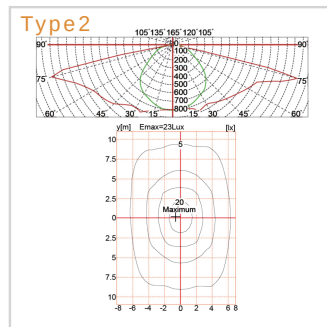

## BEAM DISTRIBUTION

MODEL VARIANTS

Mode	Wattage	Luminous Efficacy	Size
WHY-6108-20W	20W	110lm/W	208*550*76mm
WHY-6108-30W	30W	110lm/W	208*550*76mm
WHY-6108-40W	40W	110lm/W	208*550*76mm
WHY-6108-55W	55W	110lm/W	208*550*76mm