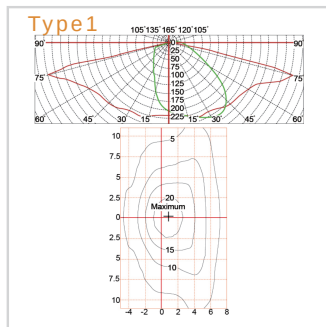

## BEAM DISTRIBUTION

MODEL VARIANTS

Mode	Wattage	Luminous Efficacy	Size
WHY-6108-20W	20W	110lm/W	208*550*76mm
WHY-6108-30W	30W	110lm/W	208*550*76mm
WHY-6108-40W	40W	110lm/W	208*550*76mm
WHY-6108-55W	55W	110lm/W	208*550*76mm