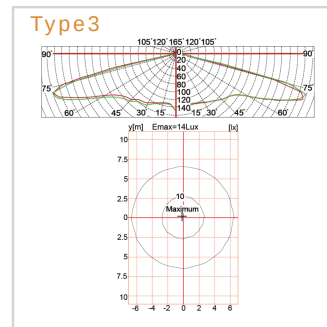

## BEAM DISTRIBUTION

MODEL VARIANTS

Mode	Wattage	Luminous Efficacy	Size
WHY-6108-20W	20W	110lm/W	208*550*76mm
WHY-6108-30W	30W	110lm/W	208*550*76mm
WHY-6108-40W	40W	110lm/W	208*550*76mm
WHY-6108-55W	55W	110lm/W	208*550*76mm