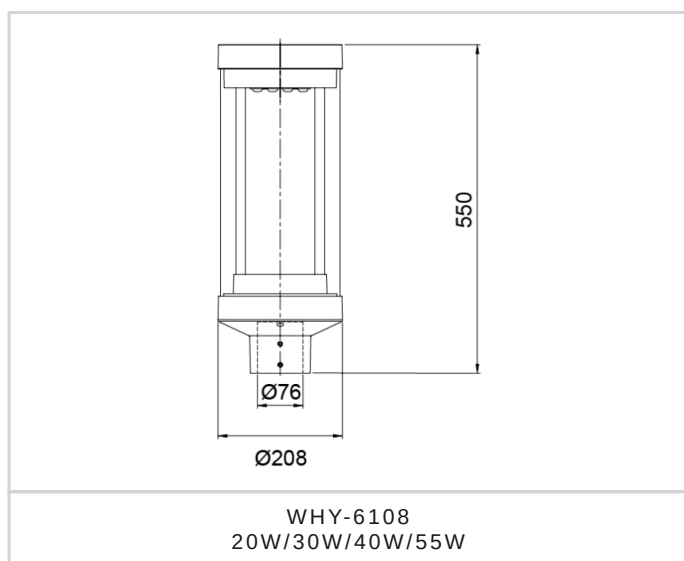

MODEL VARIANTS

Mode	Wattage	Luminous Efficacy	Size
WHY-6108-20W	20W	110lm/W	208*550*76mm
WHY-6108-30W	30W	110lm/W	208*550*76mm
WHY-6108-40W	40W	110lm/W	208*550*76mm
WHY-6108-55W	55W	110lm/W	208*550*76mm

TECHNICAL SPECIFICATIONS

CCT	3000-6000K
CRI	CRI≥70
LED Quantity	12/16/20/24
Diffuser	Optical-grade PMMA
Control Interface	Standard NEMA socket
Housing Material	Die-cast aluminum
Ingress Protection	IP65
Rated Lifespan	L70 ≥ 50,000 h
Warranty	5 years

DIMENSION (MM)