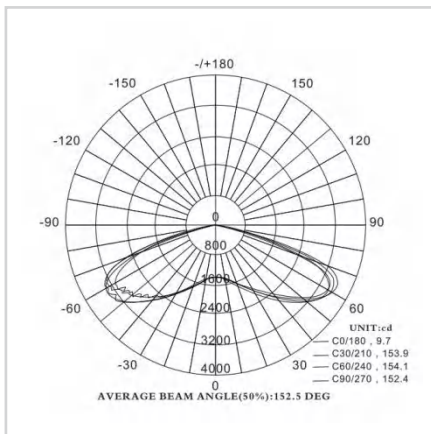

**Field-Selectable CCT**

Built-in dial switch enables on-site selection across 3000K, 4000K, and 5000K without additional hardware.

BEAM DISTRIBUTION

MODEL VARIANTS

Mode	Wattage	Luminous Efficacy	Size
WHY-YL10-30W	30W	140lm/W	476*513*476mm
WHY-YL10-40W	40W	140lm/W	476*513*476mm
WHY-YL10-50W	50W	140lm/W	476*513*476mm
WHY-YL10-60W	60W	140lm/W	476*513*476mm
WHY-YL10-70W	70W	140lm/W	476*513*476mm
WHY-YL10-80W	80W	140lm/W	476*513*476mm
WHY-YL10-90W	90W	140lm/W	476*513*476mm
WHY-YL10-100W	100W	140lm/W	476*513*476mm