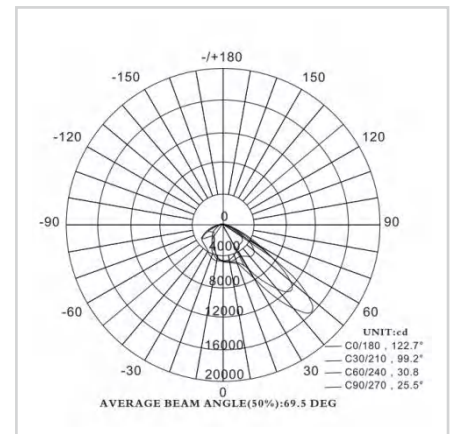

**Field-Selectable CCT**

Built-in dial switch enables on-site selection across 3000K, 4000K, and 5000K without additional hardware.

BEAM DISTRIBUTION

MODEL VARIANTS

Mode	Wattage	Luminous Efficacy	Size
WHY-YL10-30W	30W	140lm/W	476*513*476mm
WHY-YL10-40W	40W	140lm/W	476*513*476mm
WHY-YL10-50W	50W	140lm/W	476*513*476mm
WHY-YL10-60W	60W	140lm/W	476*513*476mm
WHY-YL10-70W	70W	140lm/W	476*513*476mm
WHY-YL10-80W	80W	140lm/W	476*513*476mm
WHY-YL10-90W	90W	140lm/W	476*513*476mm
WHY-YL10-100W	100W	140lm/W	476*513*476mm