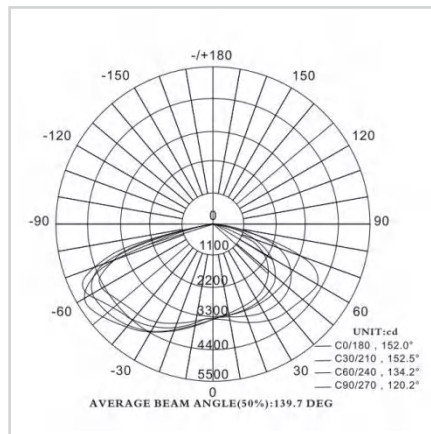

**Field-Selectable CCT**

Built-in dial switch enables on-site selection across 3000K, 4000K, and 5000K without additional hardware.

BEAM DISTRIBUTION

MODEL VARIANTS

Mode	Wattage	Luminous Efficacy	Size
WHY-YL10-30W	30W	140lm/W	476*513*476mm
WHY-YL10-40W	40W	140lm/W	476*513*476mm
WHY-YL10-50W	50W	140lm/W	476*513*476mm
WHY-YL10-60W	60W	140lm/W	476*513*476mm
WHY-YL10-70W	70W	140lm/W	476*513*476mm
WHY-YL10-80W	80W	140lm/W	476*513*476mm
WHY-YL10-90W	90W	140lm/W	476*513*476mm
WHY-YL10-100W	100W	140lm/W	476*513*476mm