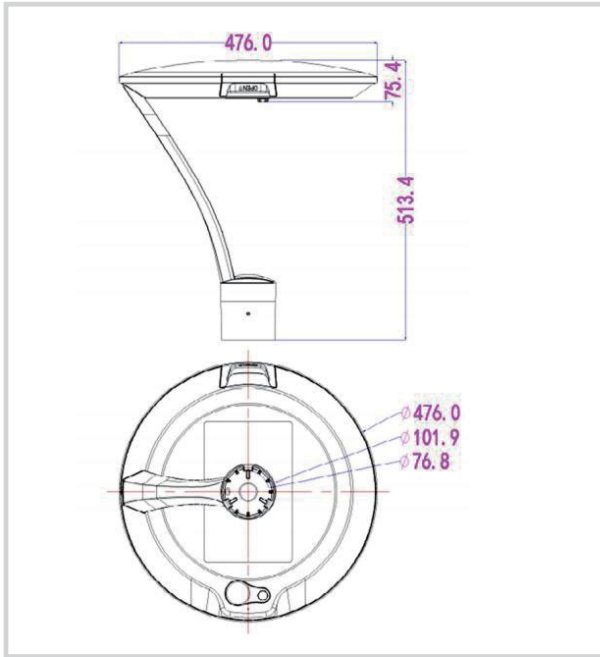

**Field-Selectable CCT**

Built-in dial switch enables on-site selection across 3000K, 4000K, and 5000K without additional hardware.

BEAM DISTRIBUTION

MODEL VARIANTS

Mode	Wattage	Luminous Efficacy	Size
WHY-YL10-30W	30W	140lm/W	476*513*476mm
WHY-YL10-40W	40W	140lm/W	476*513*476mm
WHY-YL10-50W	50W	140lm/W	476*513*476mm
WHY-YL10-60W	60W	140lm/W	476*513*476mm
WHY-YL10-70W	70W	140lm/W	476*513*476mm
WHY-YL10-80W	80W	140lm/W	476*513*476mm
WHY-YL10-90W	90W	140lm/W	476*513*476mm
WHY-YL10-100W	100W	140lm/W	476*513*476mm

DIMENSION (MM)

APPLICATION PLACES

Garden

Street

Yard

Factorie

Schools

Hotels