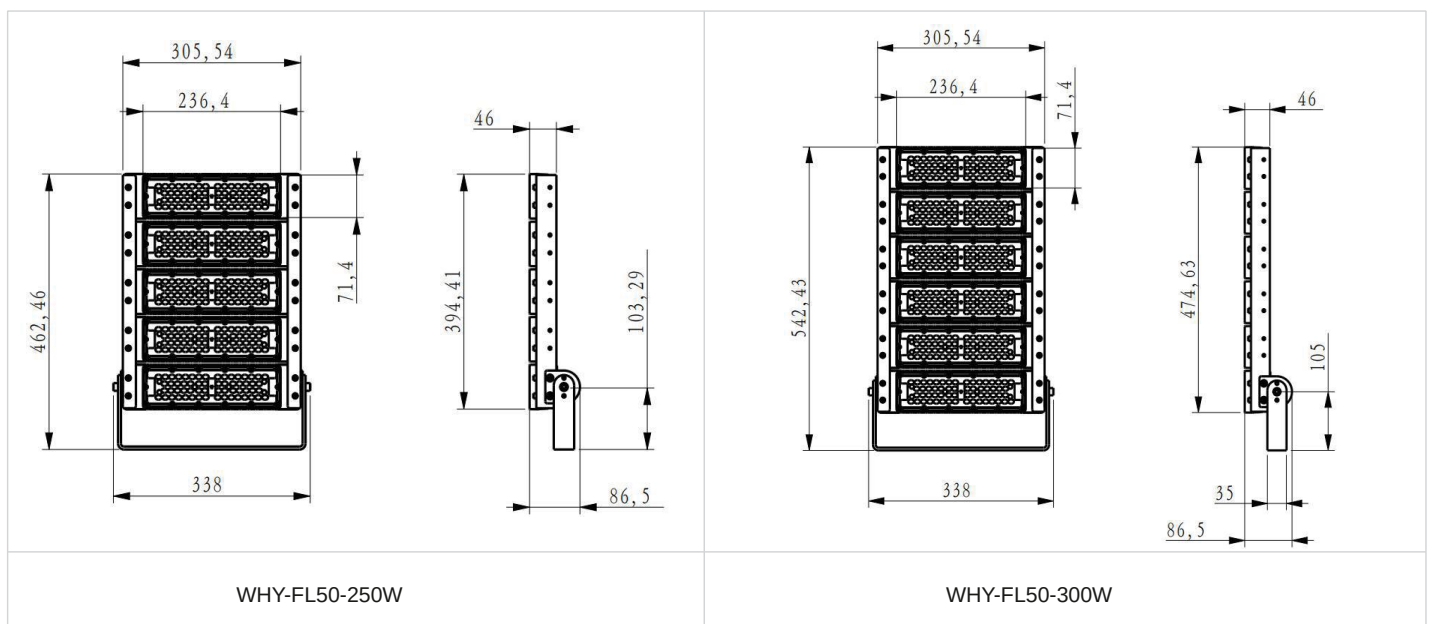

140LM/W Efficacy

Achieves 140LM/W luminous efficacy across all power configurations, delivering significant long-term energy savings.

BEAM DISTRIBUTION

MODEL VARIANTS

Mode	Wattage	Luminous Efficacy	Size
WHY-FL50-50W	50W	140lm/W	334*75*82mm
WHY-FL50-80W	80W	140lm/W	337*182*82mm
WHY-FL50-100W	100W	140lm/W	337*182*82mm
WHY-FL50-150W	150W	140lm/W	337*302*82mm
WHY-FL50-200W	200W	140lm/W	338*382*87mm
WHY-FL50-250W	250W	140lm/W	338*462*87mm
WHY-FL50-300W	300W	140lm/W	338*542*87mm

DIMENSION (MM)

APPLICATION PLACES

Workshop

Tunnel

Sports

Factory

Storage warehouse

Stadium