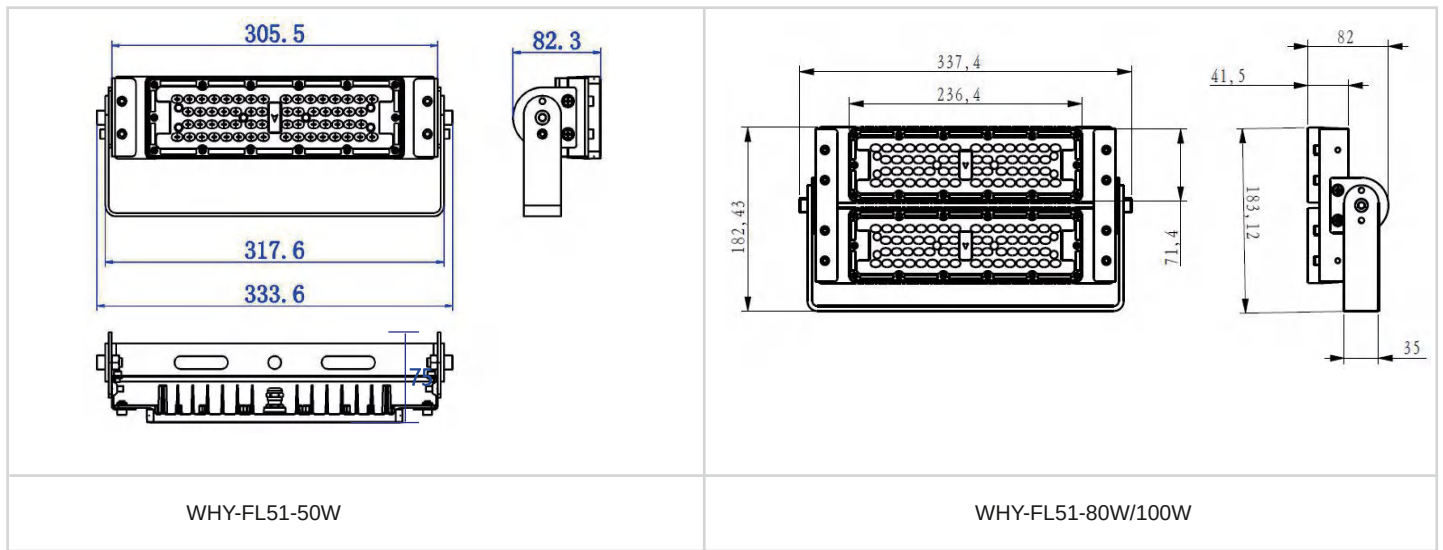

140LM/W Efficacy

Achieves 140LM/W luminous efficacy across all power configurations, delivering significant long-term energy savings.

BEAM DISTRIBUTION

MODEL VARIANTS

Mode	Wattage	Luminous Efficacy	Size
WHY-FL50-50W	50W	140lm/W	334*75*82mm
WHY-FL50-80W	80W	140lm/W	337*182*82mm
WHY-FL50-100W	100W	140lm/W	337*182*82mm
WHY-FL50-150W	150W	140lm/W	337*302*82mm
WHY-FL50-200W	200W	140lm/W	338*382*87mm
WHY-FL50-250W	250W	140lm/W	338*462*87mm
WHY-FL50-300W	300W	140lm/W	338*542*87mm

DIMENSION (MM)

APPLICATION PLACES

Workshop

Tunnel

Sports

Factory

Storage warehouse

Stadium