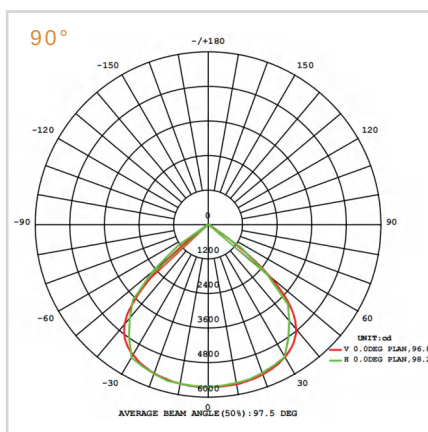

140LM/W Efficacy

Achieves 140LM/W luminous efficacy across all power configurations, delivering significant long-term energy savings.

BEAM DISTRIBUTION

MODEL VARIANTS

Mode	Wattage	Luminous Efficacy	Size
WHY-FL50-50W	50W	140lm/W	334*75*82mm
WHY-FL50-80W	80W	140lm/W	337*182*82mm
WHY-FL50-100W	100W	140lm/W	337*182*82mm
WHY-FL50-150W	150W	140lm/W	337*302*82mm
WHY-FL50-200W	200W	140lm/W	338*382*87mm
WHY-FL50-250W	250W	140lm/W	338*462*87mm
WHY-FL50-300W	300W	140lm/W	338*542*87mm