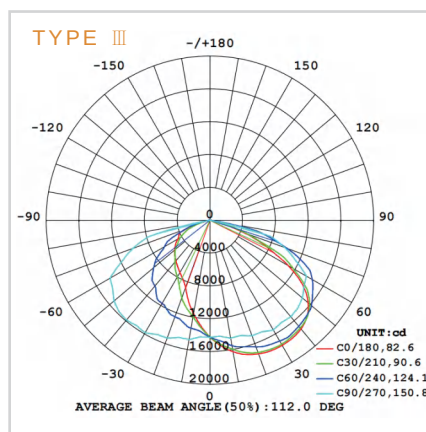

140LM/W Efficacy

Achieves 140LM/W luminous efficacy across all power configurations, delivering significant long-term energy savings.

BEAM DISTRIBUTION

MODEL VARIANTS

Mode	Wattage	Luminous Efficacy	Size
WHY-FL50-50W	50W	140lm/W	334*75*82mm
WHY-FL50-80W	80W	140lm/W	337*182*82mm
WHY-FL50-100W	100W	140lm/W	337*182*82mm
WHY-FL50-150W	150W	140lm/W	337*302*82mm
WHY-FL50-200W	200W	140lm/W	338*382*87mm
WHY-FL50-250W	250W	140lm/W	338*462*87mm
WHY-FL50-300W	300W	140lm/W	338*542*87mm