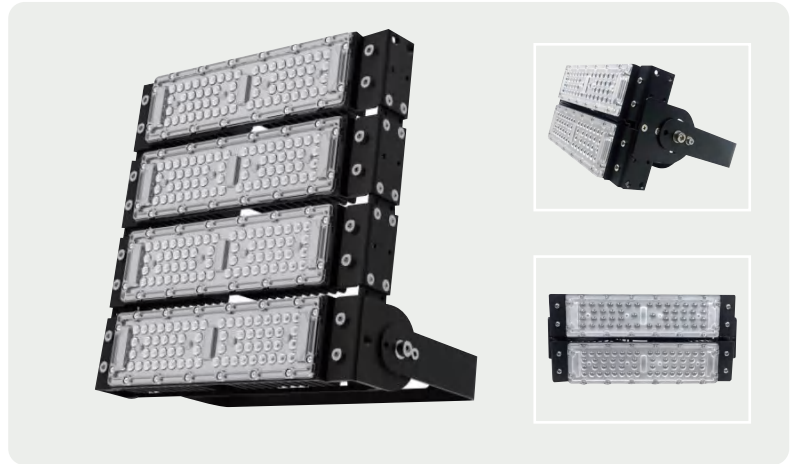

INDUSTRIAL / OUTDOOR

LED Flood Light

WHY-FL50 Series

A modular LED floodlight covering 50W to 300W, delivering 140 LM/W efficacy from a die-cast aluminium housing with IP65 + IK08 protection. Its stacked module architecture optimises both heat dissipation and serviceability, while a rotatable bracket, narrow-to-wide lens options, and optional Meanwell/Sosen dimming drivers make it adaptable to a broad range of industrial and infrastructure lighting applications.

KEY FEATURES

Die-Cast Aluminium with Rotatable Bracket

Robust aluminium housing with a rotatable mounting bracket enables flexible angle adjustment for precise beam placement across varied installation scenarios.

Modular Architecture

Stacked modular construction balances thermal performance and ease of maintenance, supporting straightforward servicing without full fixture replacement.

Branded Dimming Driver

Optional Meanwell or Sosen drivers with 0-10V dimming provide stable, flicker-free operation and flexible energy control for industrial environments

Multi-scenario adaptation

Suitable for various large-space lighting scenarios such as workshops, tunnels, factories, warehouses, sports venues, toll stations, etc.

Wide Operating Temperature

Stable operation from -30°C to +45°C, suited to both extreme-cold and high-temperature industrial conditions.