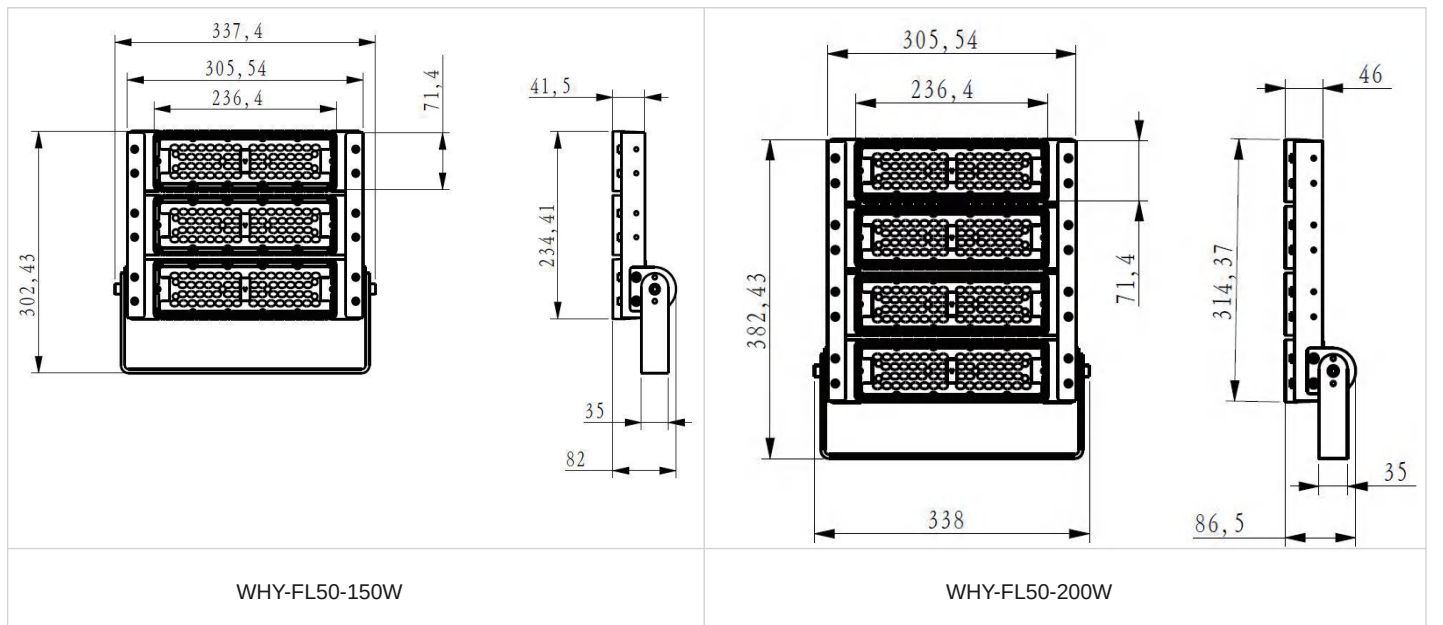

140LM/W Efficacy

Achieves 140LM/W luminous efficacy across all power configurations, delivering significant long-term energy savings.

BEAM DISTRIBUTION

MODEL VARIANTS

Mode	Wattage	Luminous Efficacy	Size
WHY-FL50-50W	50W	140lm/W	334*75*82mm
WHY-FL50-80W	80W	140lm/W	337*182*82mm
WHY-FL50-100W	100W	140lm/W	337*182*82mm
WHY-FL50-150W	150W	140lm/W	337*302*82mm
WHY-FL50-200W	200W	140lm/W	338*382*87mm
WHY-FL50-250W	250W	140lm/W	338*462*87mm
WHY-FL50-300W	300W	140lm/W	338*542*87mm

DIMENSION (MM)

APPLICATION PLACES

Workshop

Tunnel

Sports

Factory

Storage warehouse

Stadium