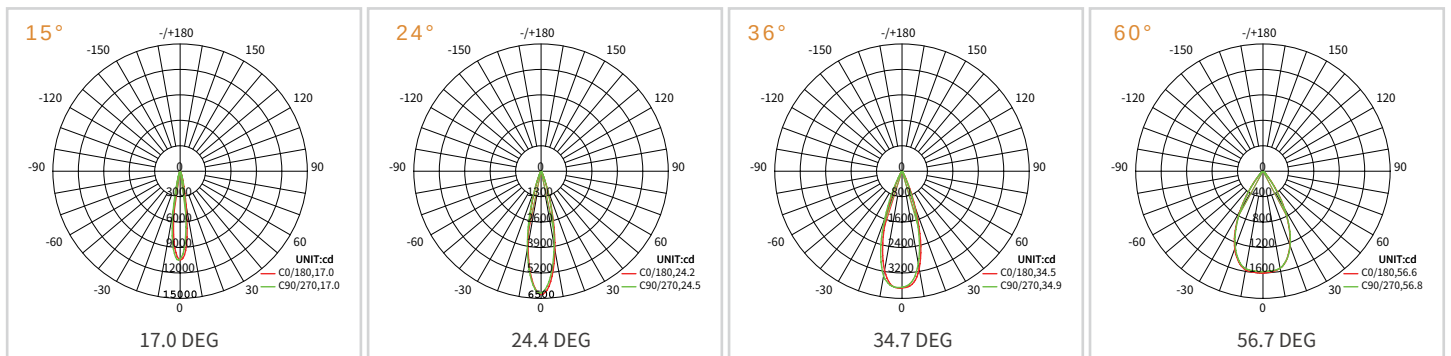

Wide voltage range of 100-277VAC, compatible with multiple national power standards, suitable for both domestic and international voltage usage.

BEAM DISTRIBUTION

MODEL VARIANTS

Mode	Wattage	Luminous Efficacy	Size
WHY-SFR-15W	15W	100-120lm/W	160*90*170mm
WHY-SFR-25W	25W	100-120lm/W	140*75*170mm
WHY-SFR-36W	36W	100-120lm/W	160*90*170mm